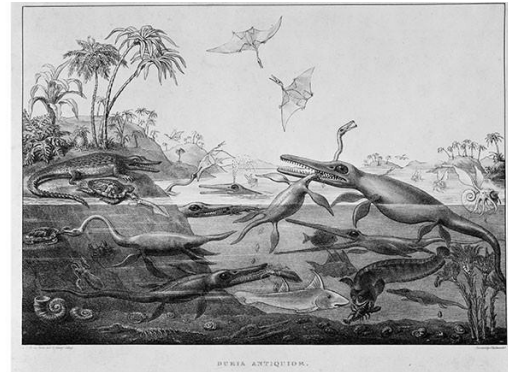

Timelines

Mary Anning was born.

With many fossils found, Mary Anning had found a full skeleton and called it a Pterosaur.

This painting was made, putting all of Mary's discoveries together in one picture.

Mary Anning discovered the first ever fossil.

The bones of a Pterodactyl was found soon after.

Mary Anning died at the young age of 47 years old.

1799

1811

1823

1828

1830