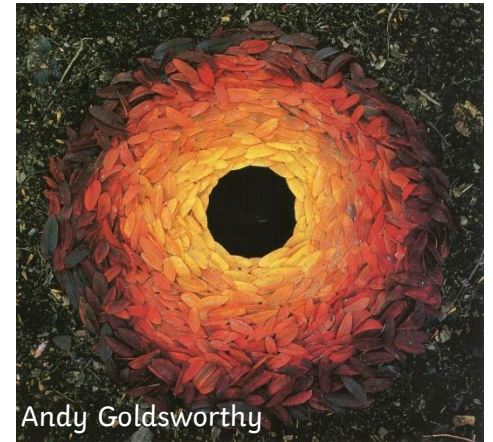

Thursday 16th July: Art and Design

Many artists have a particular style or type of thing that they paint or sketch, for example, some artists might paint or draw people or they might paint landscapes or animals, others paint things that are made up or abstract. Some artists don't use paint or pencils, they might sculpt their art from clay or other materials. Here are some examples of work by different artists.

Imagine you are an artist, what type of thing would you paint, draw, sculpt?

Create a piece of artwork using this style. It could be of a person, a place, an object or it could be abstract, a pattern.

You can use paint, pencil, felt tips, crayons, other materials e.g. clay, cardboard etc.

When you have created this piece of art take a photo of it and send it to Miss Guildford on Class Dojo.